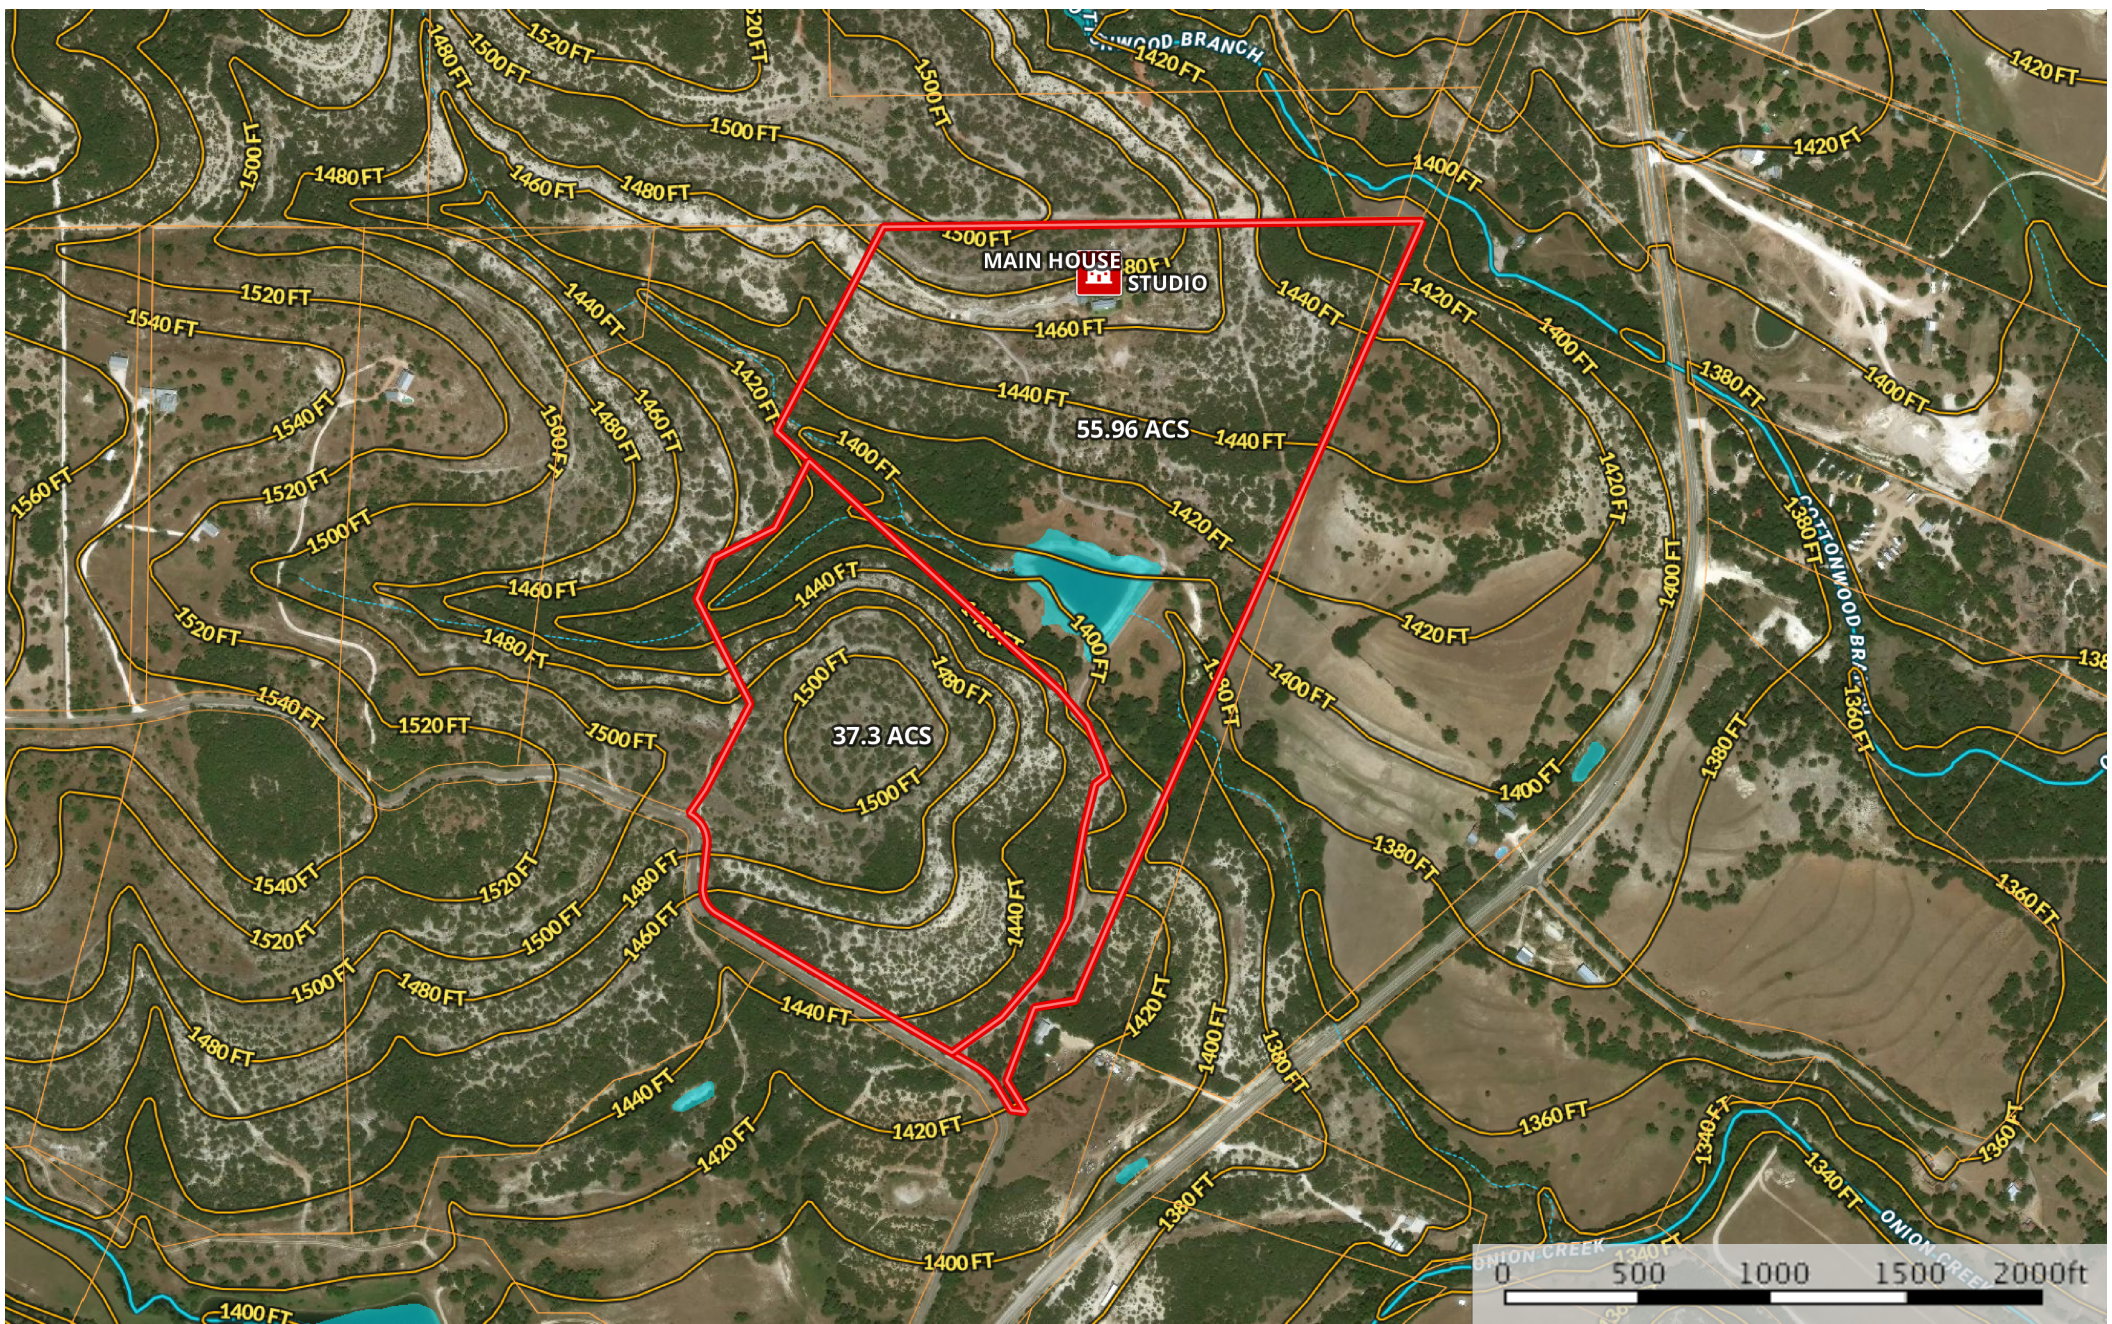

# 432 Las Colinas Contours

Texas, AC +/-

- Main House
- Boundary
- Stream, Intermittent
- River/Creek
- Water Body